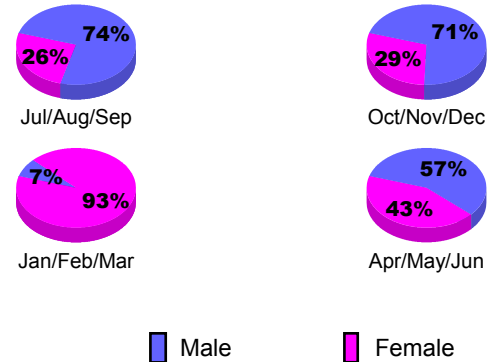

GMT: **GARY ANDERSON**

Location: **KENTUCKY**

GMT CA: **1**

CLUBS

Month	New Club Goal	Actual New Clubs	Actual Dropped Clubs	Gain/Loss of Clubs
2012-2013				
Jul/Aug/Sep		1	0	1
Oct/Nov/Dec		1	0	1
Jan/Feb/Mar		0	0	0
Apr/May/June		1	0	1
Totals		3	0	3

Club Results 2012-2013
Goal, New, Dropped, Gain/Loss

YTD Status Quo Clubs 2012-2013

Status Quo Clubs Compared to Status Quo Members

Club Gain/Loss 2012-2013

MEMBERSHIP

Month	Net Memb Goal	Actual New Memb	Actual Dropped Memb	Gain/Loss of Memb
2012-2013				
Jul/Aug/Sep		73	20	53
Oct/Nov/Dec		37	13	24
Jan/Feb/Mar		66	40	26
Apr/May/June		71	29	42
Totals		247	102	145

Membership Results 2012-2013
Goal, New, Dropped, Gain/Loss

Gender Comparison 2012-2013

Membership Gain/Loss 2012-2013