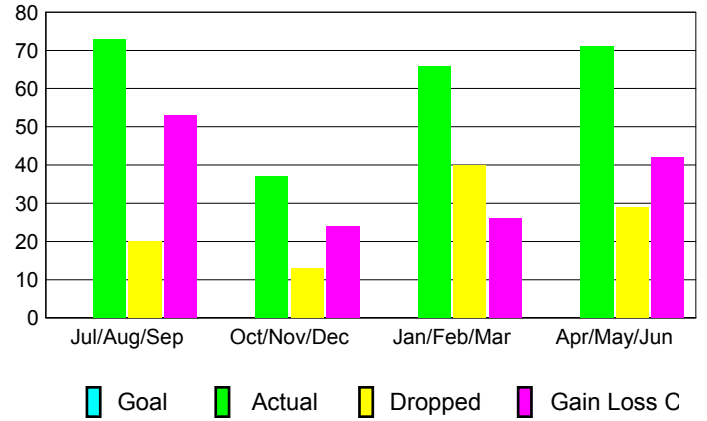

GMT: **GARY ANDERSON**

Location: **KENTUCKY**

GMT CA: **1**

CLUBS

Month	New Club Goal	Actual New Clubs	Actual Dropped Clubs	Gain/Loss of Clubs
2012-2013				
Jul/Aug/Sep		1	0	1
Oct/Nov/Dec		1	0	1
Jan/Feb/Mar		0	0	0
Apr/May/June		1	0	1
Totals		3	0	3

Club Results 2012-2013
Goal, New, Dropped, Gain/Loss

YTD Status Quo Clubs 2012-2013

Status Quo Clubs Compared to Status Quo Members

Club Gain/Loss 2012-2013

MEMBERSHIP

Month	Net Memb Goal	Actual New Memb	Actual Dropped Memb	Gain/Loss of Memb
2012-2013				
Jul/Aug/Sep		73	20	53
Oct/Nov/Dec		37	13	24
Jan/Feb/Mar		66	40	26
Apr/May/June		71	29	42
Totals		247	102	145

Membership Results 2012-2013
Goal, New, Dropped, Gain/Loss

Gender Comparison 2012-2013

Membership Gain/Loss 2012-2013