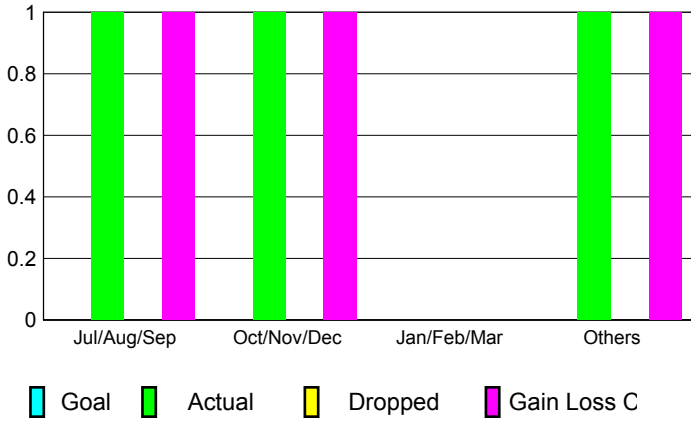

GMT: **GARY ANDERSON**

Location: **KENTUCKY**

GMT CA: **1**

CLUBS

Month	New Club Goal	Actual New Clubs	Actual Dropped Clubs	Gain/Loss of Clubs
2012-2013				
Jul/Aug/Sep		1	0	1
Oct/Nov/Dec		1	0	1
Jan/Feb/Mar		0	0	0
Apr/May/June		1	0	1
Totals		3	0	3

Club Results 2012-2013
Goal, New, Dropped, Gain/Loss

YTD Status Quo Clubs 2012-2013

Status Quo Clubs Compared to Status Quo Members

Club Gain/Loss 2012-2013

MEMBERSHIP

Month	Net Memb Goal	Actual New Memb	Actual Dropped Memb	Gain/Loss of Memb
2012-2013				
Jul/Aug/Sep		73	20	53
Oct/Nov/Dec		37	13	24
Jan/Feb/Mar		66	40	26
Apr/May/June		71	29	42
Totals		247	102	145